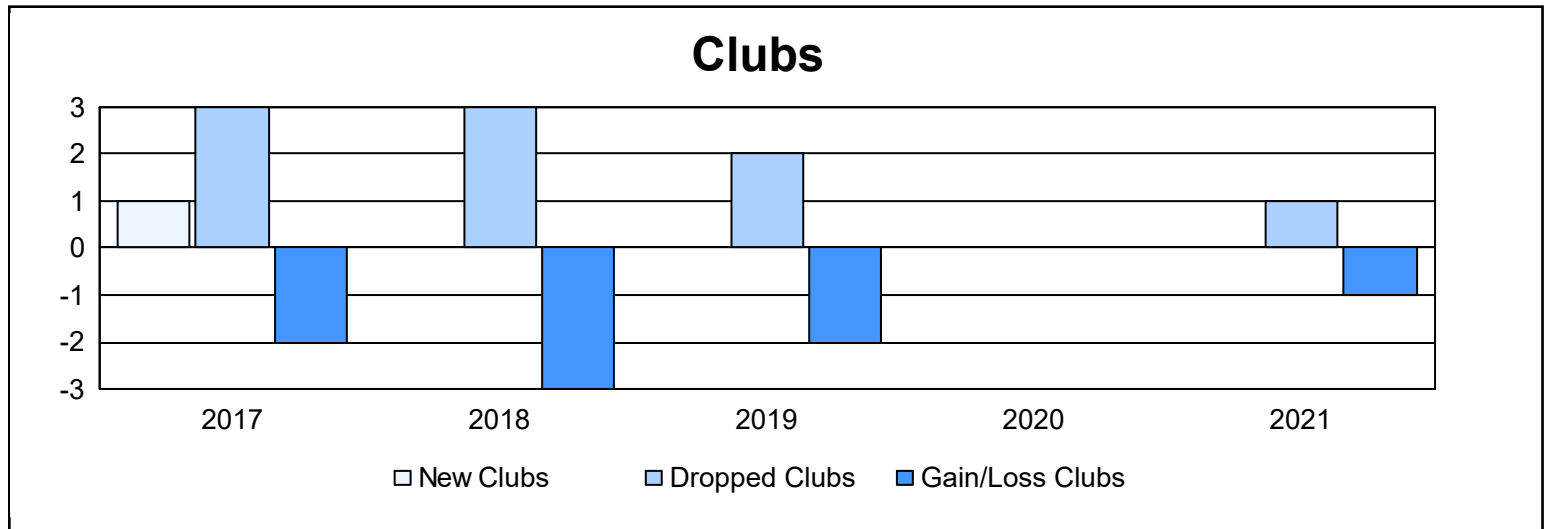

Year	New Clubs	Dropped Clubs	Gain/ Loss Clubs	New Members	Charter Members	Reinstate Members	Transfer Members	Total Member Added	Total Members Dropped	Gain/ Loss Members
2016-2017	1	3	-2	87	22	5	8	122	186	-64
2017-2018	0	3	-3	131	7	4	12	154	150	4
2018-2019	0	2	-2	102	2	4	5	113	141	-28
2019-2020	0	0	0	46	0	9	6	61	130	-69
2020-2021	0	1	-1	53	0	7	17	77	176	-99
<b>Average</b>	<b>0</b>	<b>2</b>	<b>-2</b>	<b>84</b>	<b>6</b>	<b>6</b>	<b>10</b>	<b>105</b>	<b>157</b>	<b>-51</b>

### Membership Composition June 2021 Cumulative