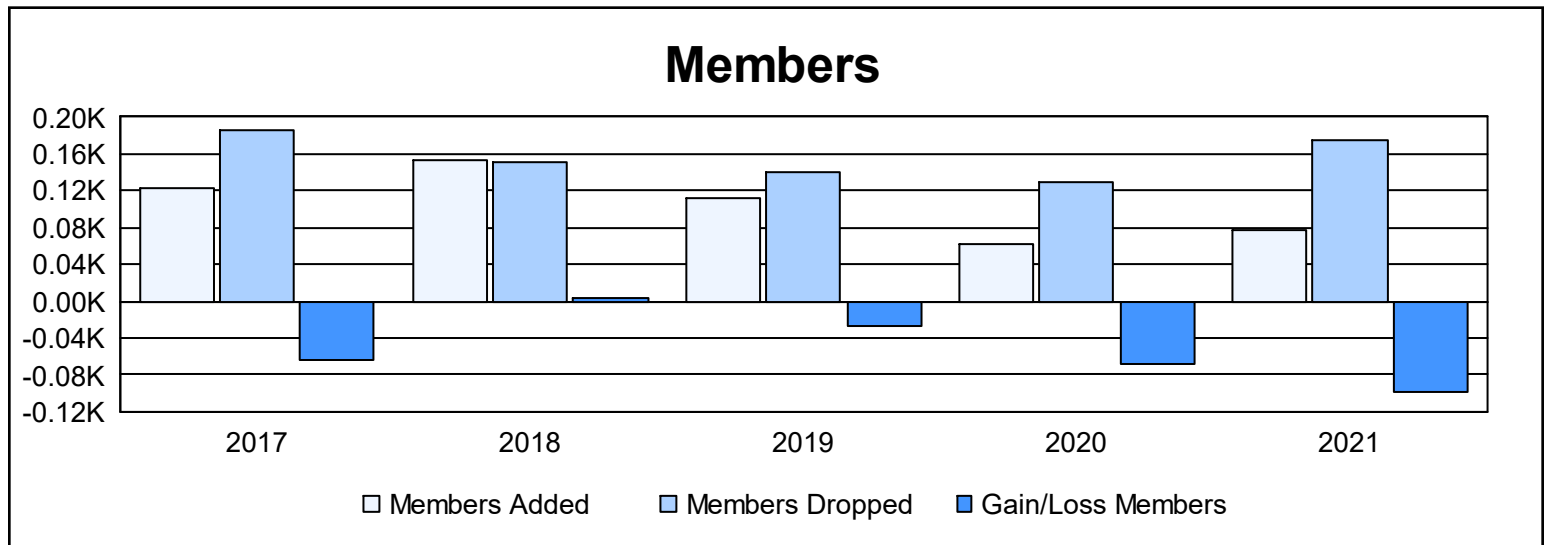

Year	New Clubs	Dropped Clubs	Gain/ Loss Clubs	New Members	Charter Members	Reinstate Members	Transfer Members	Total Member Added	Total Members Dropped	Gain/ Loss Members
2016-2017	1	3	-2	87	22	5	8	122	186	-64
2017-2018	0	3	-3	131	7	4	12	154	150	4
2018-2019	0	2	-2	102	2	4	5	113	141	-28
2019-2020	0	0	0	46	0	9	6	61	130	-69
2020-2021	0	1	-1	53	0	7	17	77	176	-99
<b>Average</b>	<b>0</b>	<b>2</b>	<b>-2</b>	<b>84</b>	<b>6</b>	<b>6</b>	<b>10</b>	<b>105</b>	<b>157</b>	<b>-51</b>

### Membership Composition June 2021 Cumulative